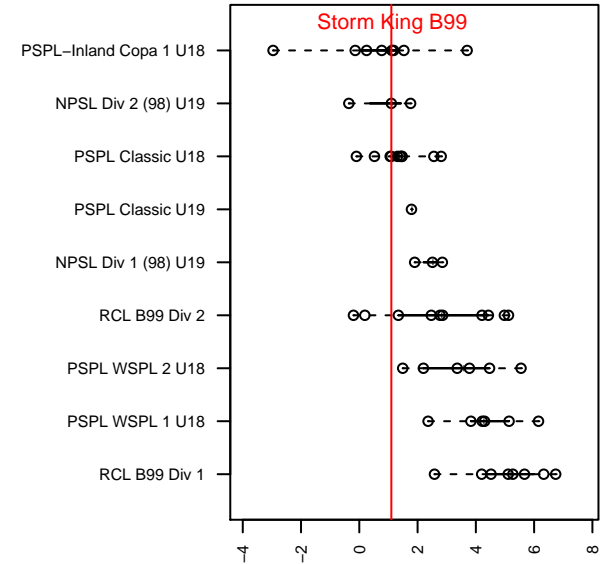

**attack and defense rating
relative to others at age
and all opponents in last 13 months**